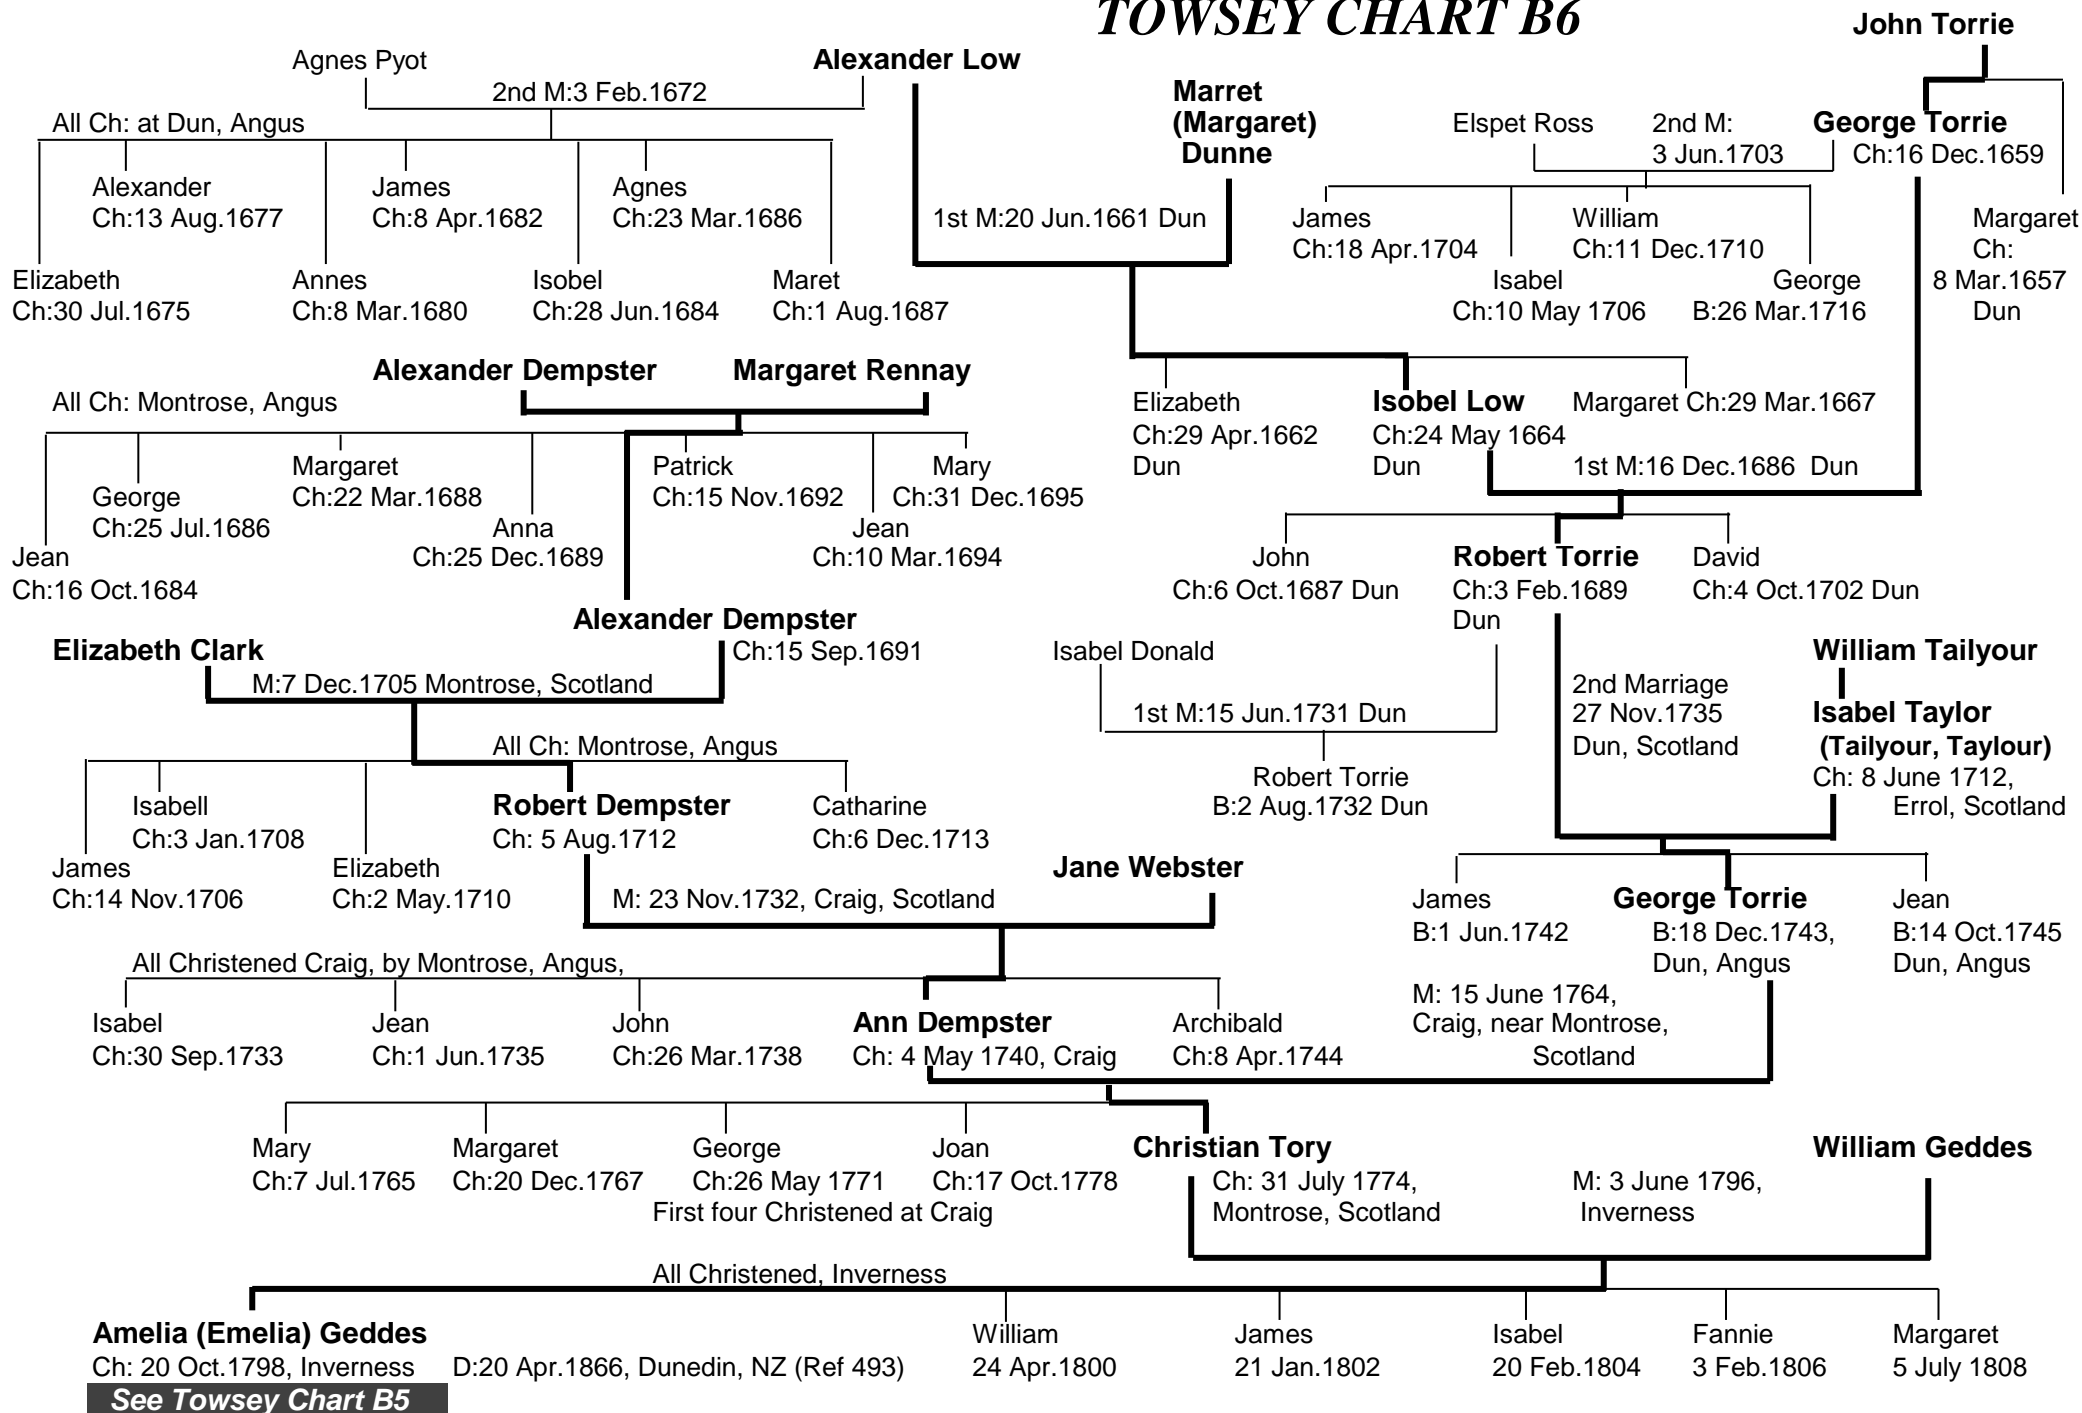

TOWSEY CHART B6

Amelia (Emelia) Geddes
 Ch: 20 Oct. 1798, Inverness
 See Towsey Chart B5

D: 20 Apr. 1866, Dunedin, NZ (Ref 493) William 24 Apr. 1800 James 21 Jan. 1802 Isabel 20 Feb. 1804 Fannie 3 Feb. 1806 Margaret 5 July 1808